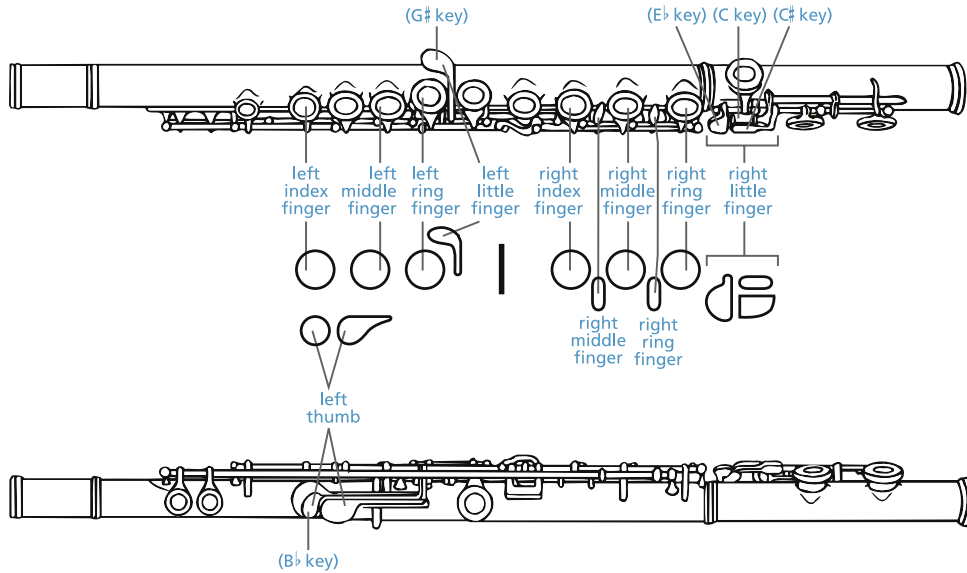

Flute

Fingering Chart (Page 1)

○ = open
● = pressed down

C	C#	Db	D	D#	Eb	E

F	F#	Gb	G	G#	Ab	A

A#	Bb	B	C	C#	Db	D	D#	Eb
or								

E	F	F#	Gb	G	G#	Ab	A

The Name You Know

www.suzukibandinstruments.com

Fingering Chart courtesy of Alfred Publishing. For all your publishing needs, we recommend visiting www.alfred.com.

Flute

Fingering Chart

(Page 2)

○ = open
● = pressed down

A# B \flat B C C# D \flat D D# E \flat