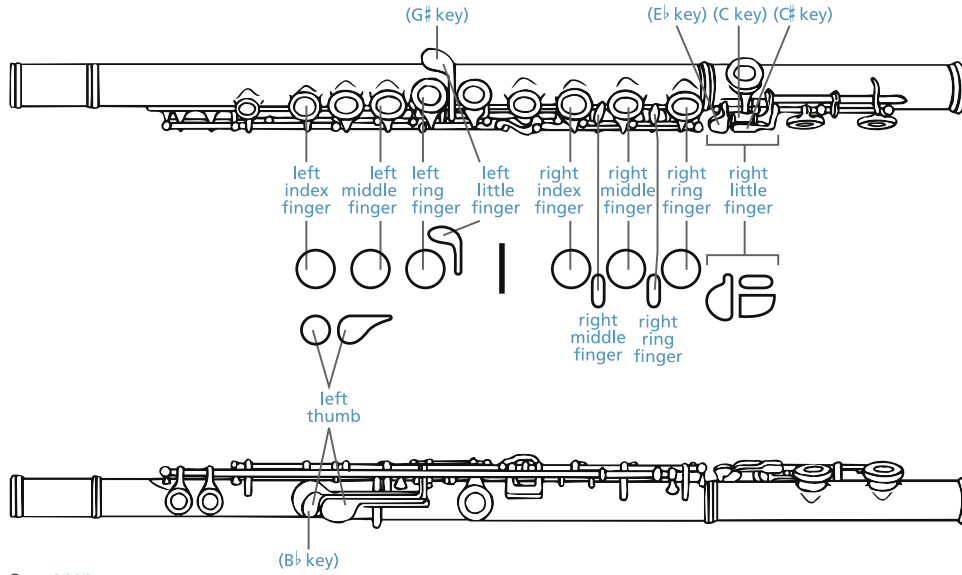

Flute

Fingering Chart (Page 1)

○ = open
● = pressed down

C	C#	Db	D	D#	Eb	E

F	F#	Gb	G	G#	Ab	A

A#	Bb	B	C	C#	Db	D	D#	Eb
or								

E	F	F#	Gb	G	G#	Ab	A

The Name You Know

www.suzukibandinstruments.com

Fingering Chart courtesy of Alfred Publishing. For all your publishing needs, we recommend visiting www.alfred.com.

Flute

Fingering Chart

(Page 2)

○ = open
● = pressed down

A# B \flat B C C# D \flat D D# E \flat